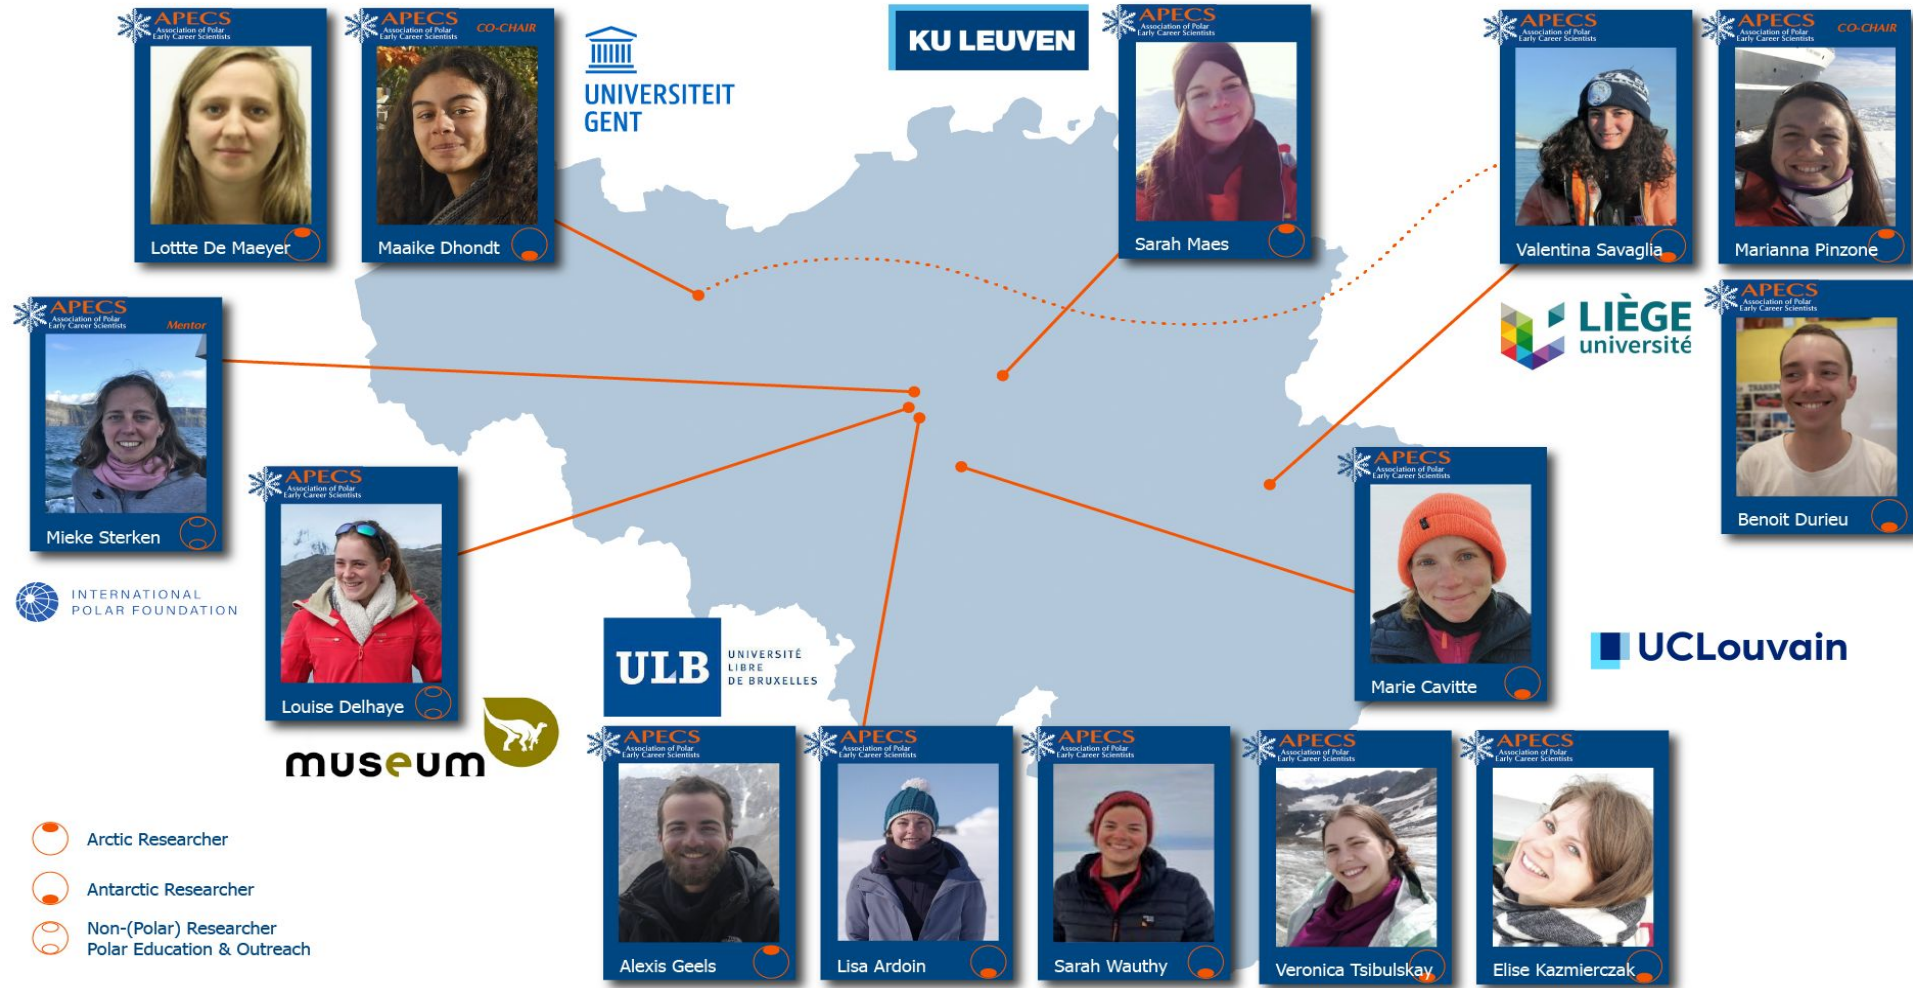

The Association of Polar Early Career Scientists

Since 2007 in Belgium

Valentina Savaglia

22.09.2022

BNCAR symposium – Brussels - Belgium

A bit of history

YSC
of the IPY

APECS

Today: 29 National
APECS-Committees

Belgian YSC
of the IPY

APECS-
Belgium

APECS-Belgium
Board Members

Who are we?

Main axes

We are active!

photo exhibition together with IPF at the
Museum of Natural Sciences in Bruxelles

school visits

book publication with stories
written by children from every
corner of Belgium inspired
from pictures of Antarctica,
founded by BelSPO

We are active!

Belgian Polar Research Groups

Polar research has been very active in Belgium! For the first time, APECS Belgium is excited to present all current active Belgian polar research groups in a map! Click on the snowflake to discover: